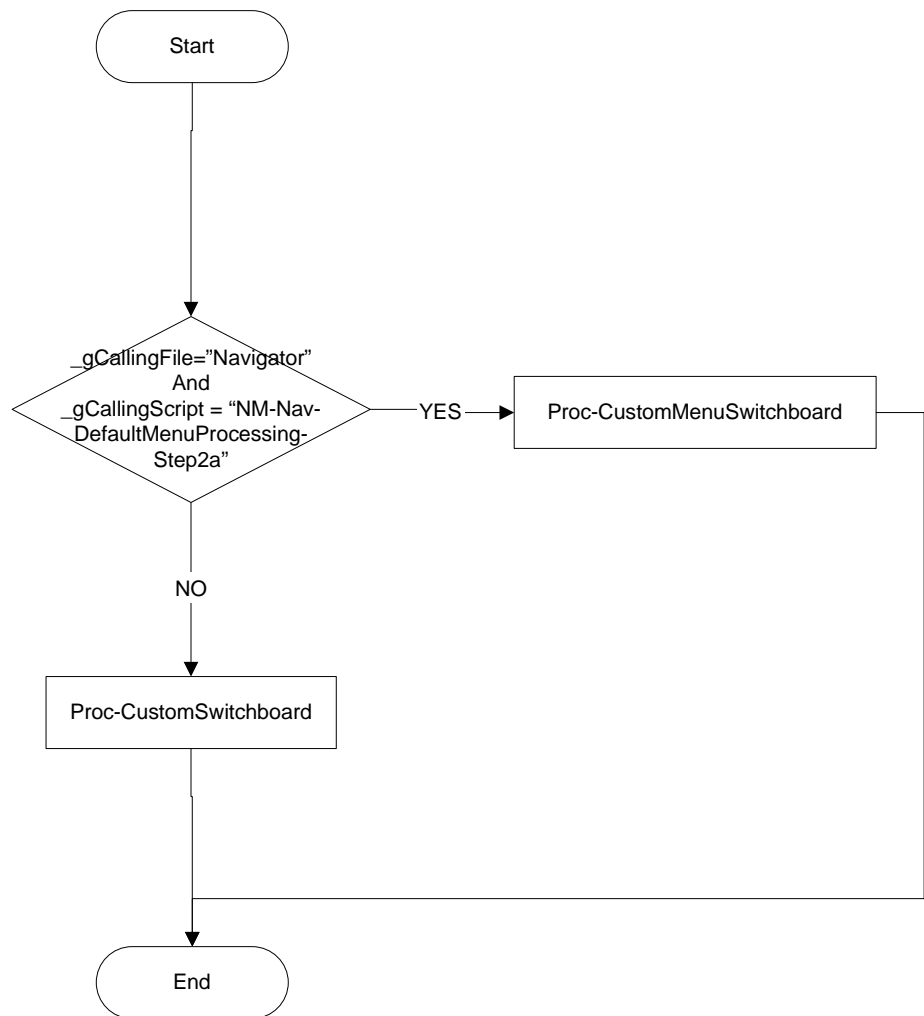

Ebase V2.1 Script Flow - Report

Ebase V2.1 Script Flow: RptProc-LaunchReportDoBefore

Ebase V2.1 Script Flow: RptProc-FormatSubroutine

Ebase V2.1 Script Flow: RptProc-ExportSubroutine

Ebase V2.1 Script Flow: RptProc-ReportSwitchboard

Ebase V2.1 Script Flow: Proc-MainSwitchboard

Ebase V2.1 Script Flow: RptProc-LaunchReportDoAfter

Ebase V2.1 Script Flow: Rpt-PrintSubroutine