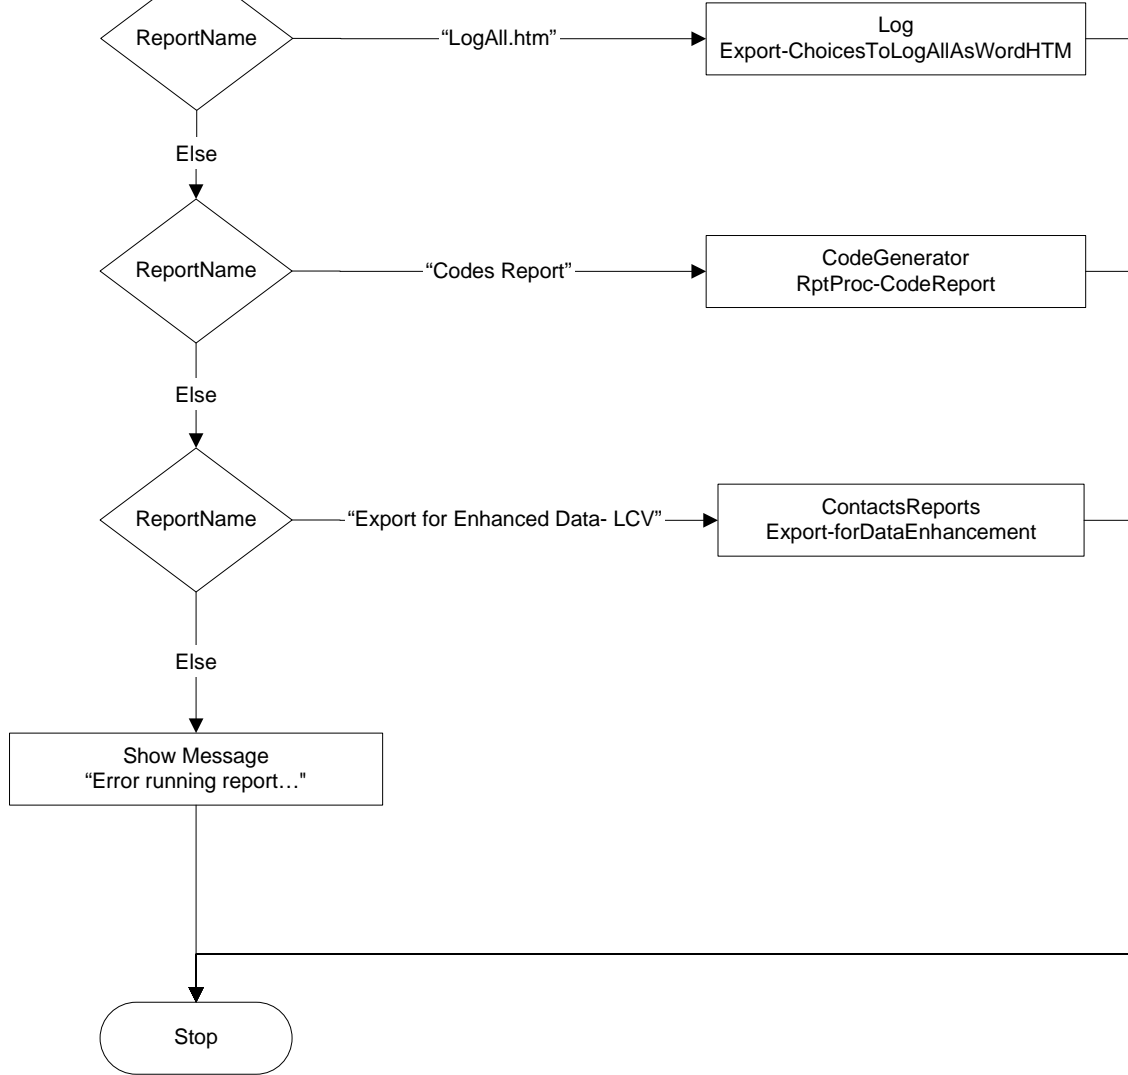

Ebase V2.1 Script Flow - Report

Ebase V2.1 Script Flow: RptProc-LaunchReportDoBefore

Ebase V2.1 Script Flow: RptProc-FormatSubroutine

Ebase V2.1 Script Flow: RptProc-ExportSubroutine

Ebase V2.1 Script Flow: RptProc-ReportSwitchboard

Ebase V2.1 Script Flow: Proc-MainSwitchboard

Ebase V2.1 Script Flow: RptProc-LaunchReportDoAfter

Ebase V2.1 Script Flow: Rpt-PrintSubroutine