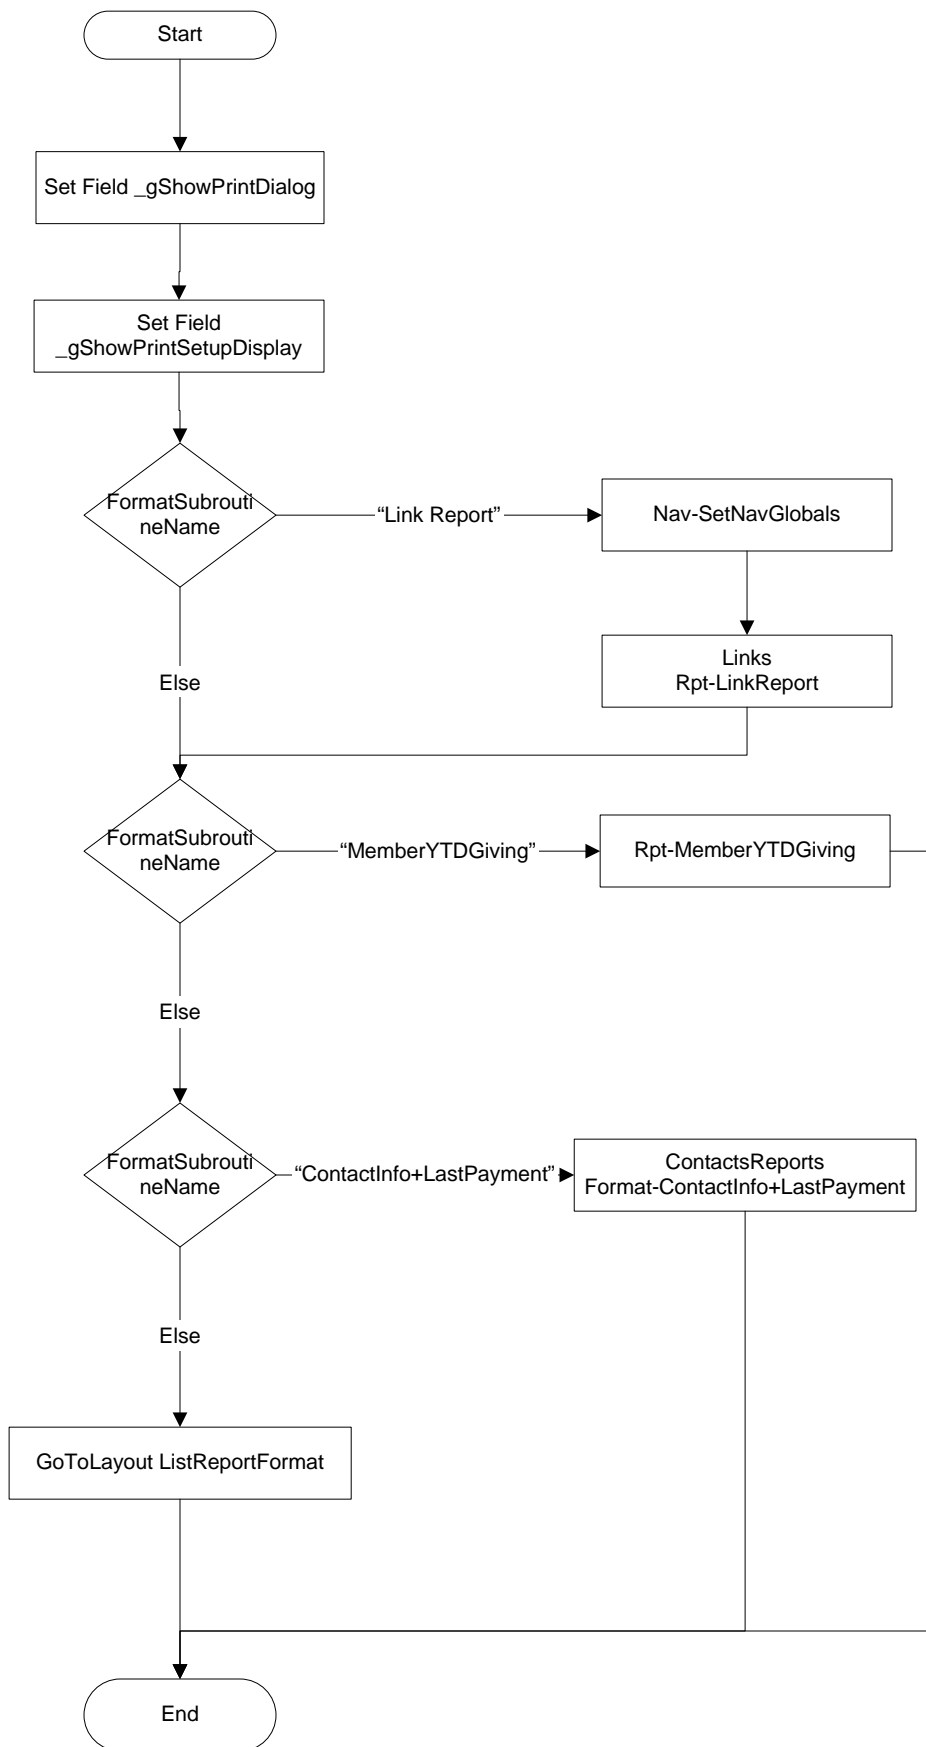

Ebase V2.1 Script Flow - Report

Ebase V2.1 Script Flow: RptProc-LaunchReportDoBefore

Ebase V2.1 Script Flow: RptProc-FormatSubroutine

Ebase V2.1 Script Flow: RptProc-ExportSubroutine

Ebase V2.1 Script Flow: RptProc-ReportSwitchboard

Ebase V2.1 Script Flow: Proc-MainSwitchboard

Ebase V2.1 Script Flow: RptProc-LaunchReportDoAfter

Ebase V2.1 Script Flow: Rpt-PrintSubroutine