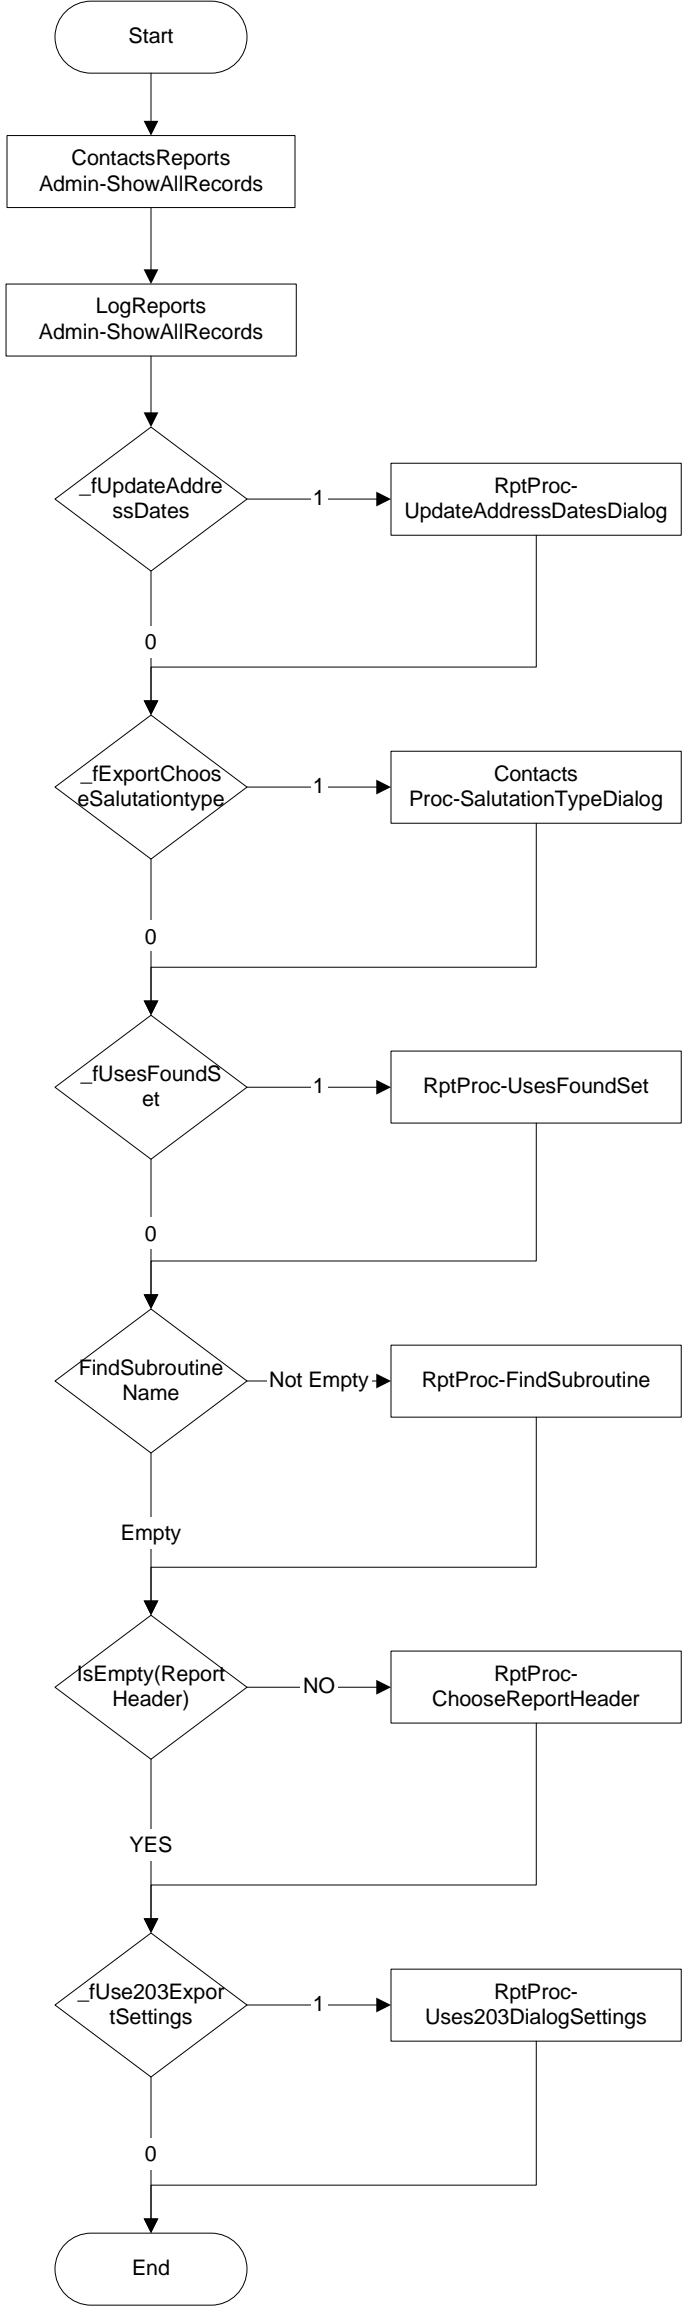

Ebase V2.1 Script Flow - Report

Ebase V2.1 Script Flow: RptProc-LaunchReportDoBefore

Ebase V2.1 Script Flow: RptProc-FormatSubroutine

Ebase V2.1 Script Flow: RptProc-ExportSubroutine

Ebase V2.1 Script Flow: RptProc-ReportSwitchboard

Ebase V2.1 Script Flow: Proc-MainSwitchboard

Ebase V2.1 Script Flow: RptProc-LaunchReportDoAfter

Ebase V2.1 Script Flow: Rpt-PrintSubroutine