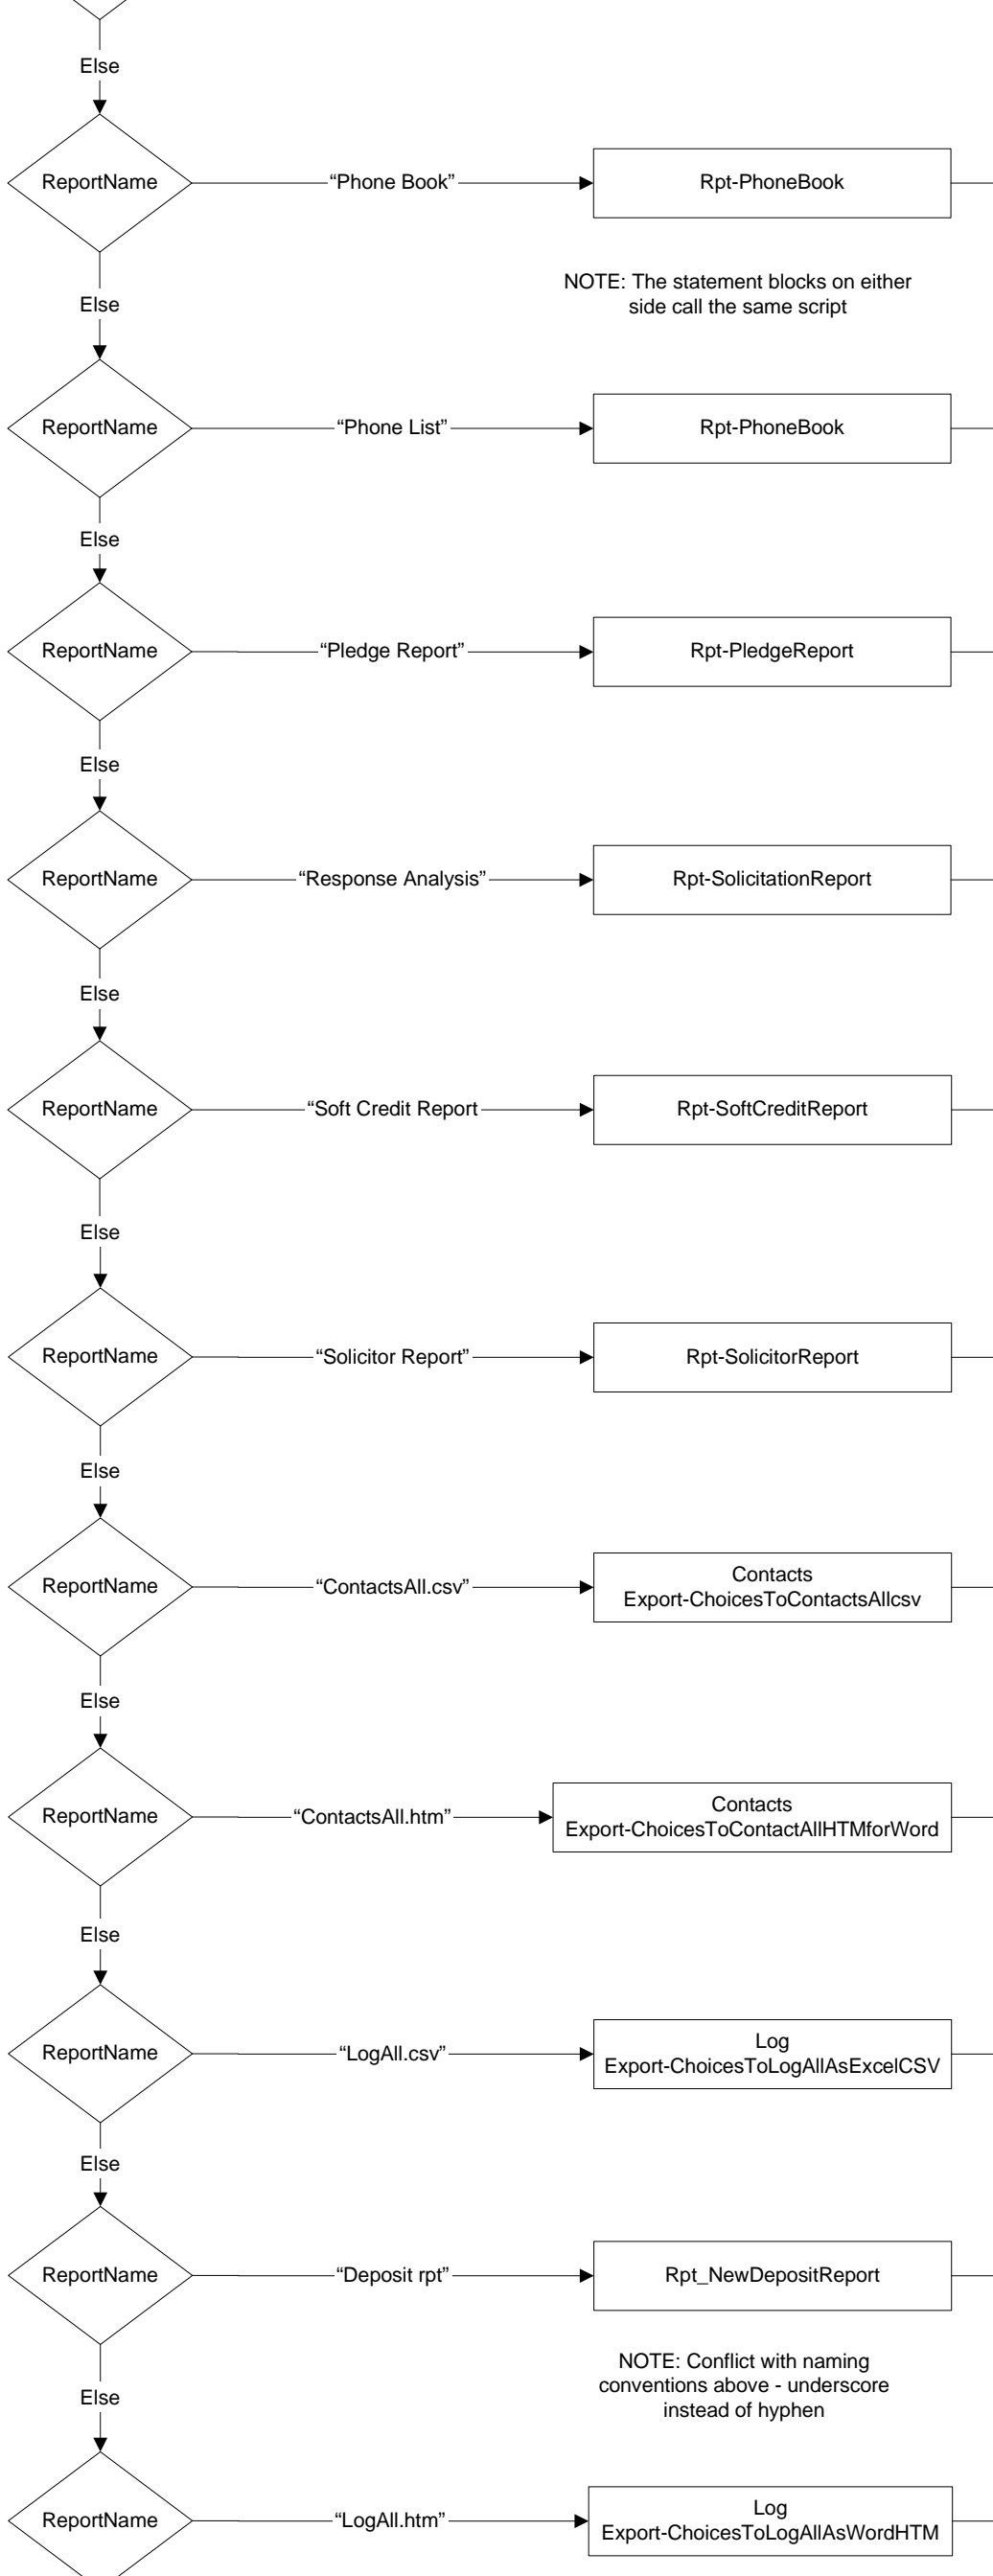

Ebase V2.1 Script Flow - Report

Ebase V2.1 Script Flow: RptProc-LaunchReportDoBefore

Ebase V2.1 Script Flow: RptProc-FormatSubroutine

Ebase V2.1 Script Flow: RptProc-ExportSubroutine

Ebase V2.1 Script Flow: RptProc-ReportSwitchboard

Ebase V2.1 Script Flow: Proc-MainSwitchboard

Ebase V2.1 Script Flow: RptProc-LaunchReportDoAfter

Ebase V2.1 Script Flow: Rpt-PrintSubroutine