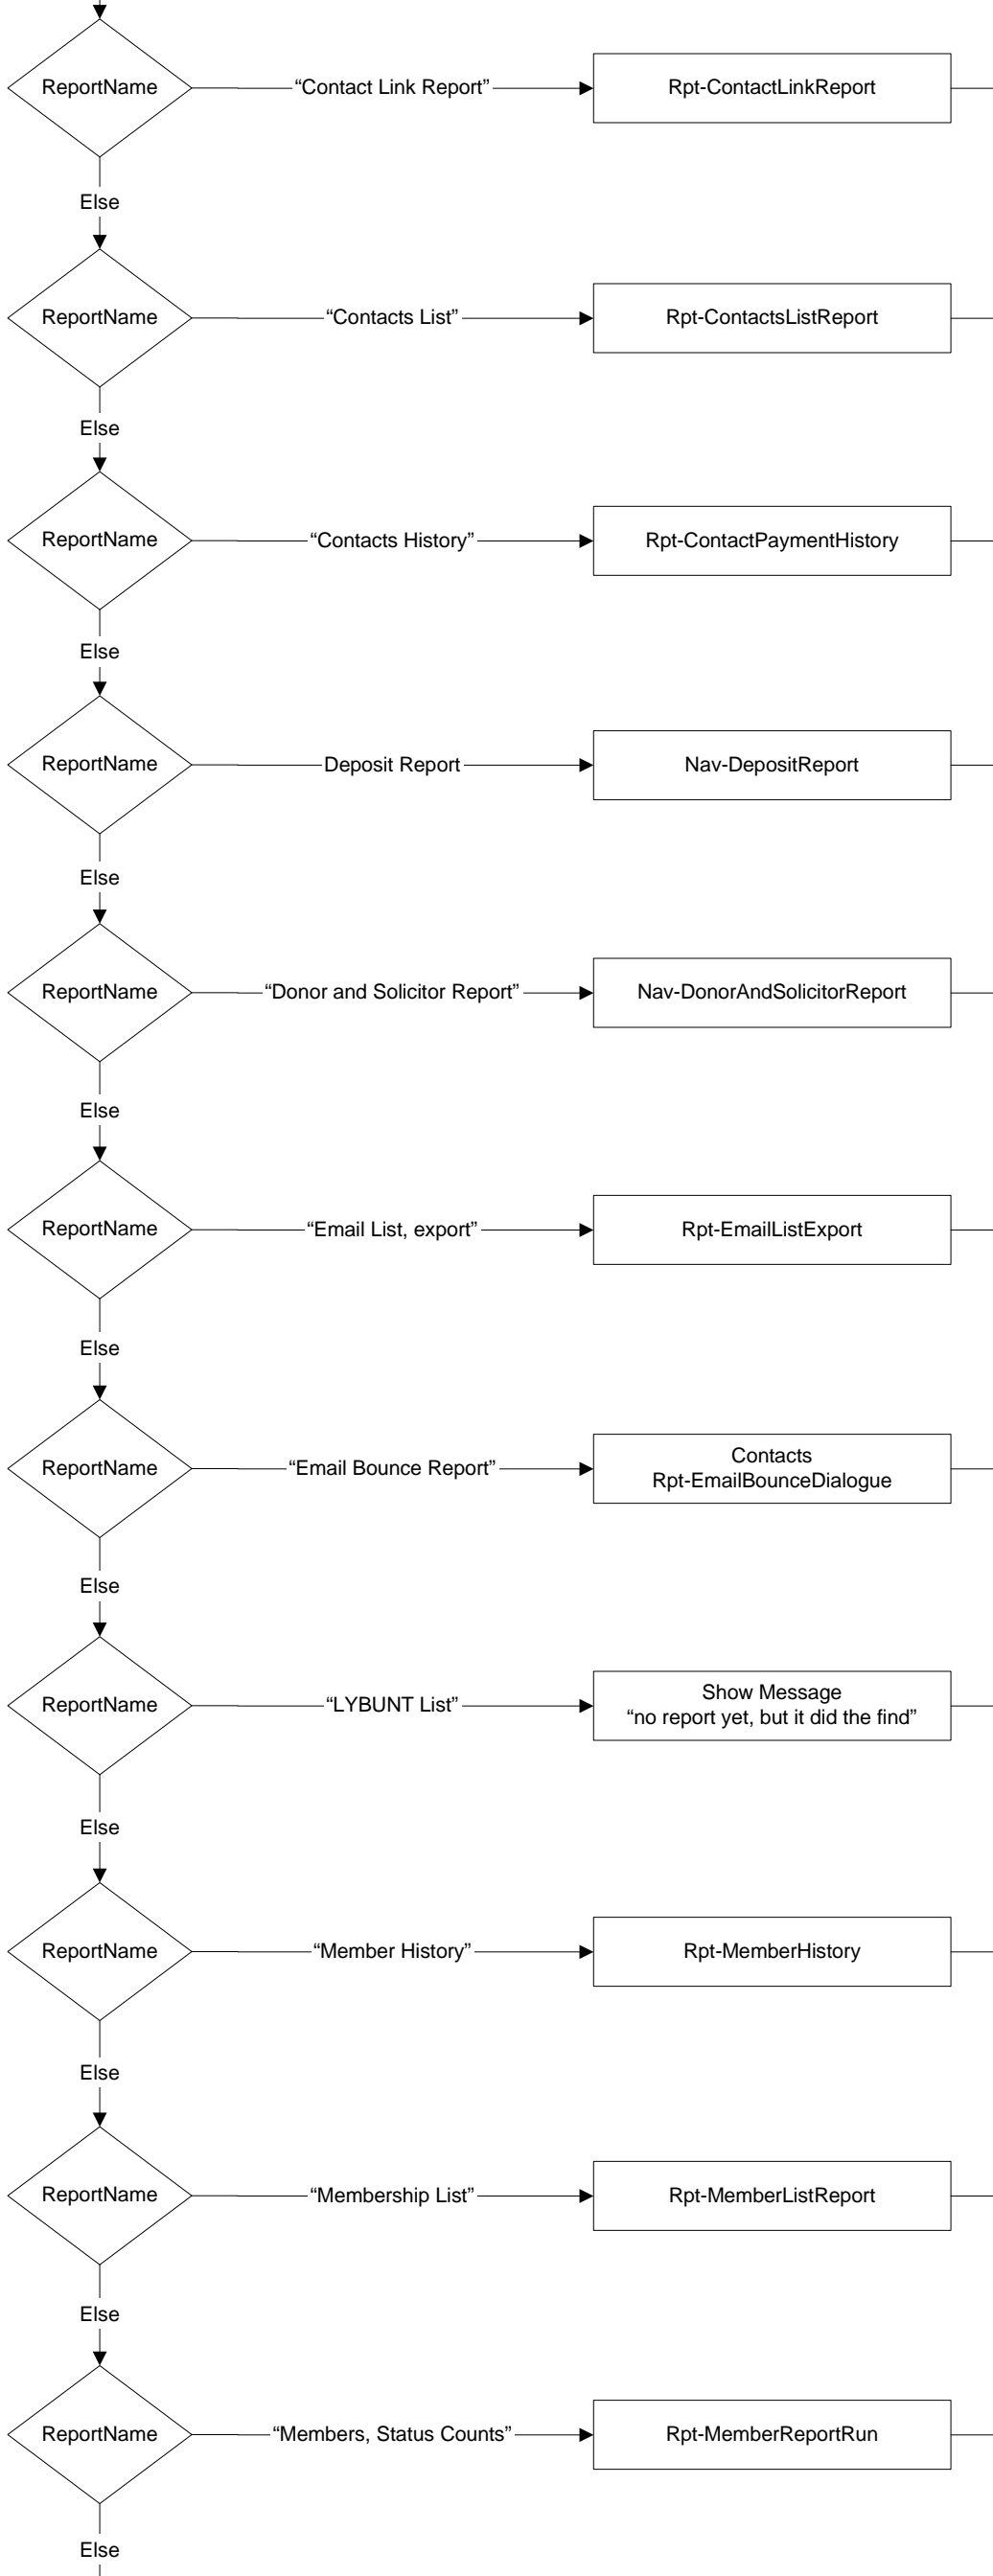

Ebase V2.1 Script Flow - Report

Ebase V2.1 Script Flow: RptProc-LaunchReportDoBefore

Ebase V2.1 Script Flow: RptProc-FormatSubroutine

Ebase V2.1 Script Flow: RptProc-ExportSubroutine

Ebase V2.1 Script Flow: RptProc-ReportSwitchboard

Ebase V2.1 Script Flow: Proc-MainSwitchboard

Ebase V2.1 Script Flow: RptProc-LaunchReportDoAfter

Ebase V2.1 Script Flow: Rpt-PrintSubroutine