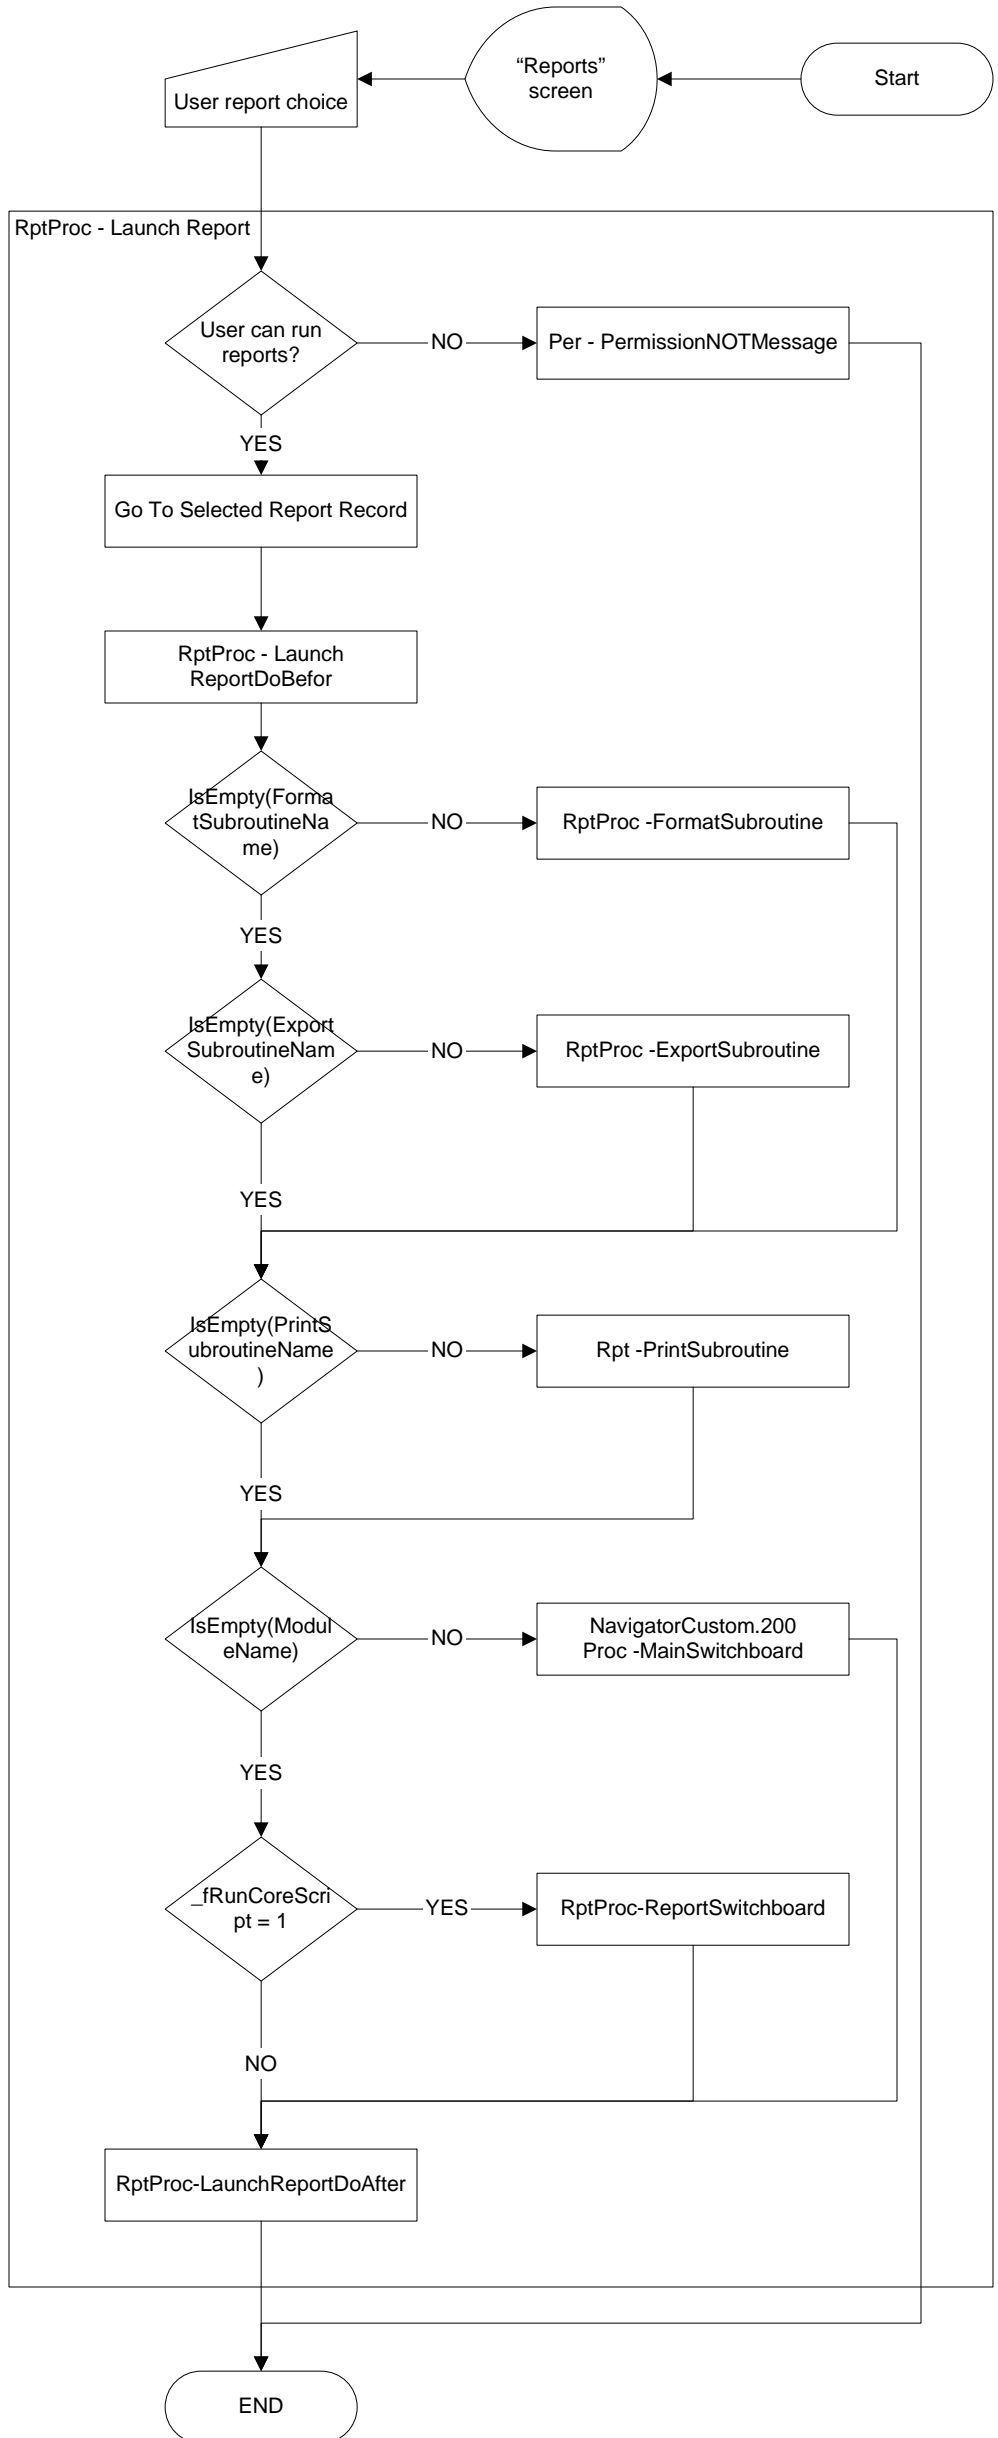

Ebase V2.1 Script Flow - Report

Ebase V2.1 Script Flow: RptProc-LaunchReportDoBefore

Ebase V2.1 Script Flow: RptProc-FormatSubroutine

Ebase V2.1 Script Flow: RptProc-ExportSubroutine

Ebase V2.1 Script Flow: RptProc-ReportSwitchboard

Ebase V2.1 Script Flow: Proc-MainSwitchboard

Ebase V2.1 Script Flow: RptProc-LaunchReportDoAfter

Ebase V2.1 Script Flow: Rpt-PrintSubroutine