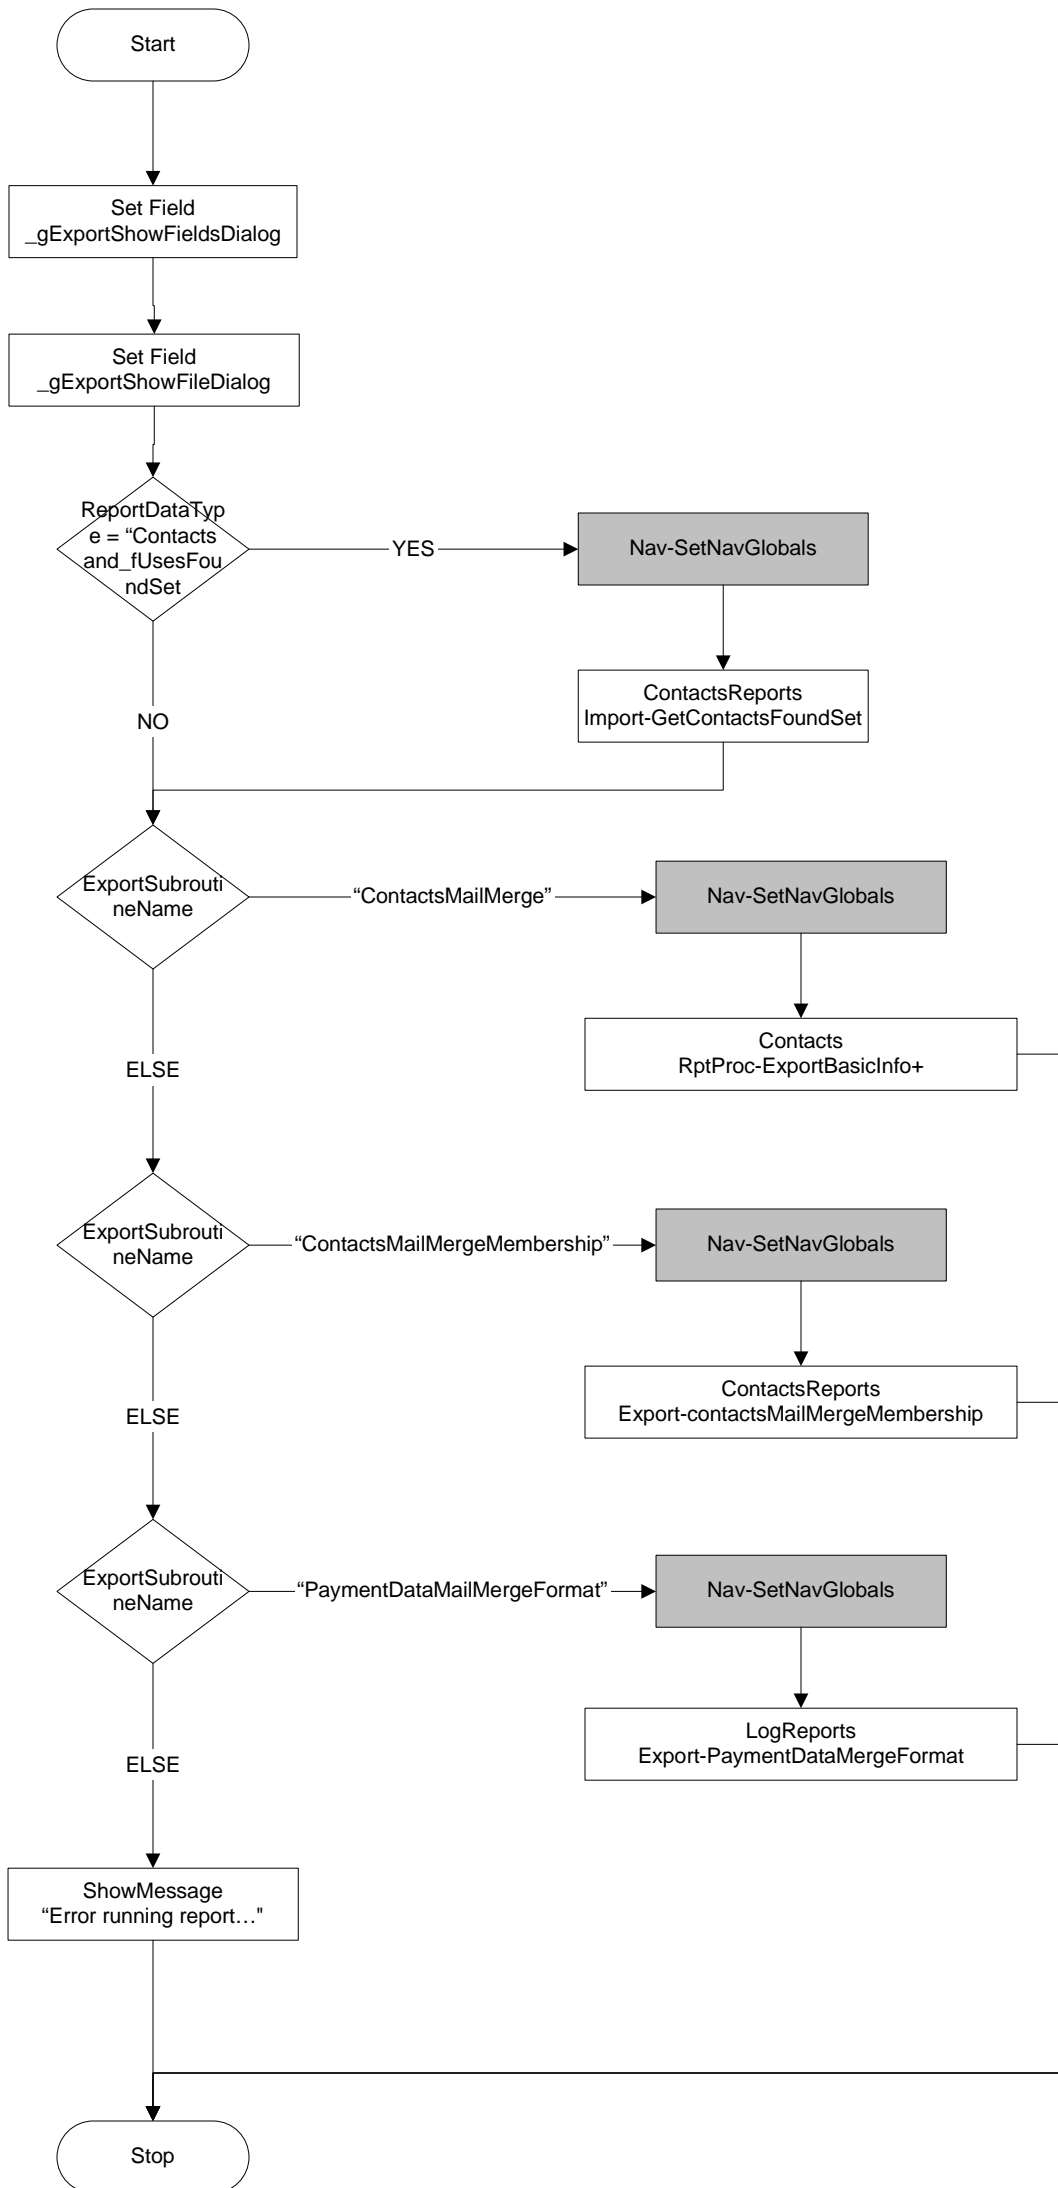

Ebase V2.1 Script Flow - Report

Ebase V2.1 Script Flow: RptProc-LaunchReportDoBefore

Ebase V2.1 Script Flow: RptProc-FormatSubroutine

Ebase V2.1 Script Flow: RptProc-ExportSubroutine

Ebase V2.1 Script Flow: RptProc-ReportSwitchboard

Ebase V2.1 Script Flow: Proc-MainSwitchboard

Ebase V2.1 Script Flow: RptProc-LaunchReportDoAfter

Ebase V2.1 Script Flow: Rpt-PrintSubroutine