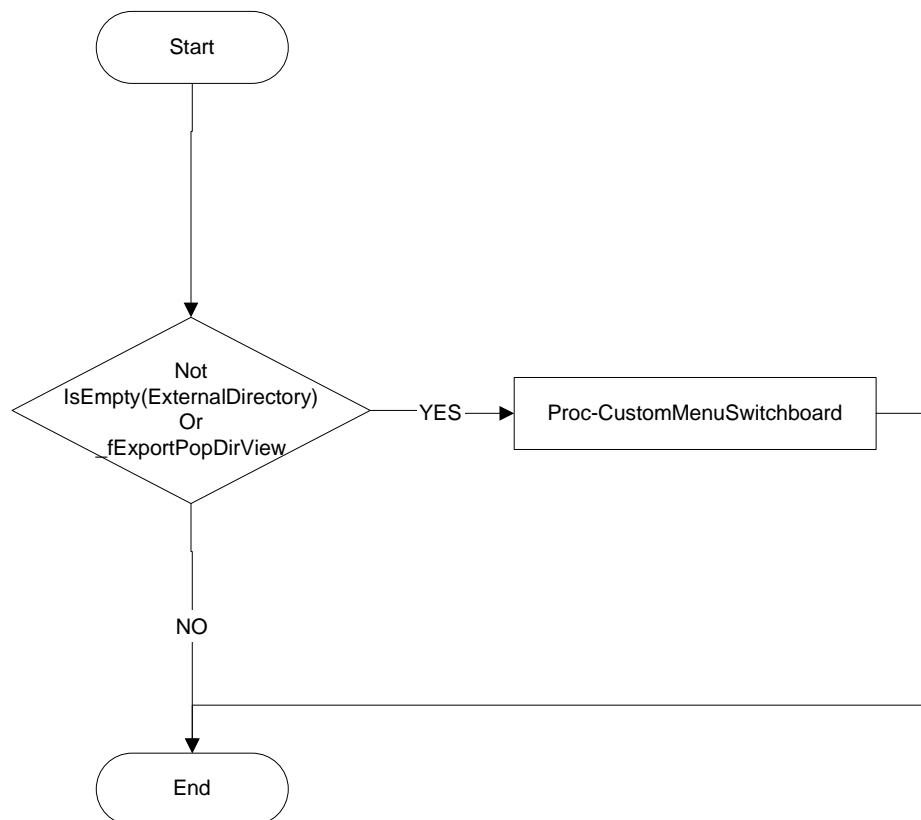

Ebase V2.1 Script Flow - Report

Ebase V2.1 Script Flow: RptProc-LaunchReportDoBefore

Ebase V2.1 Script Flow: RptProc-FormatSubroutine

Ebase V2.1 Script Flow: RptProc-ExportSubroutine

Ebase V2.1 Script Flow: RptProc-ReportSwitchboard

Ebase V2.1 Script Flow: Proc-MainSwitchboard

Ebase V2.1 Script Flow: RptProc-LaunchReportDoAfter

Ebase V2.1 Script Flow: Rpt-PrintSubroutine