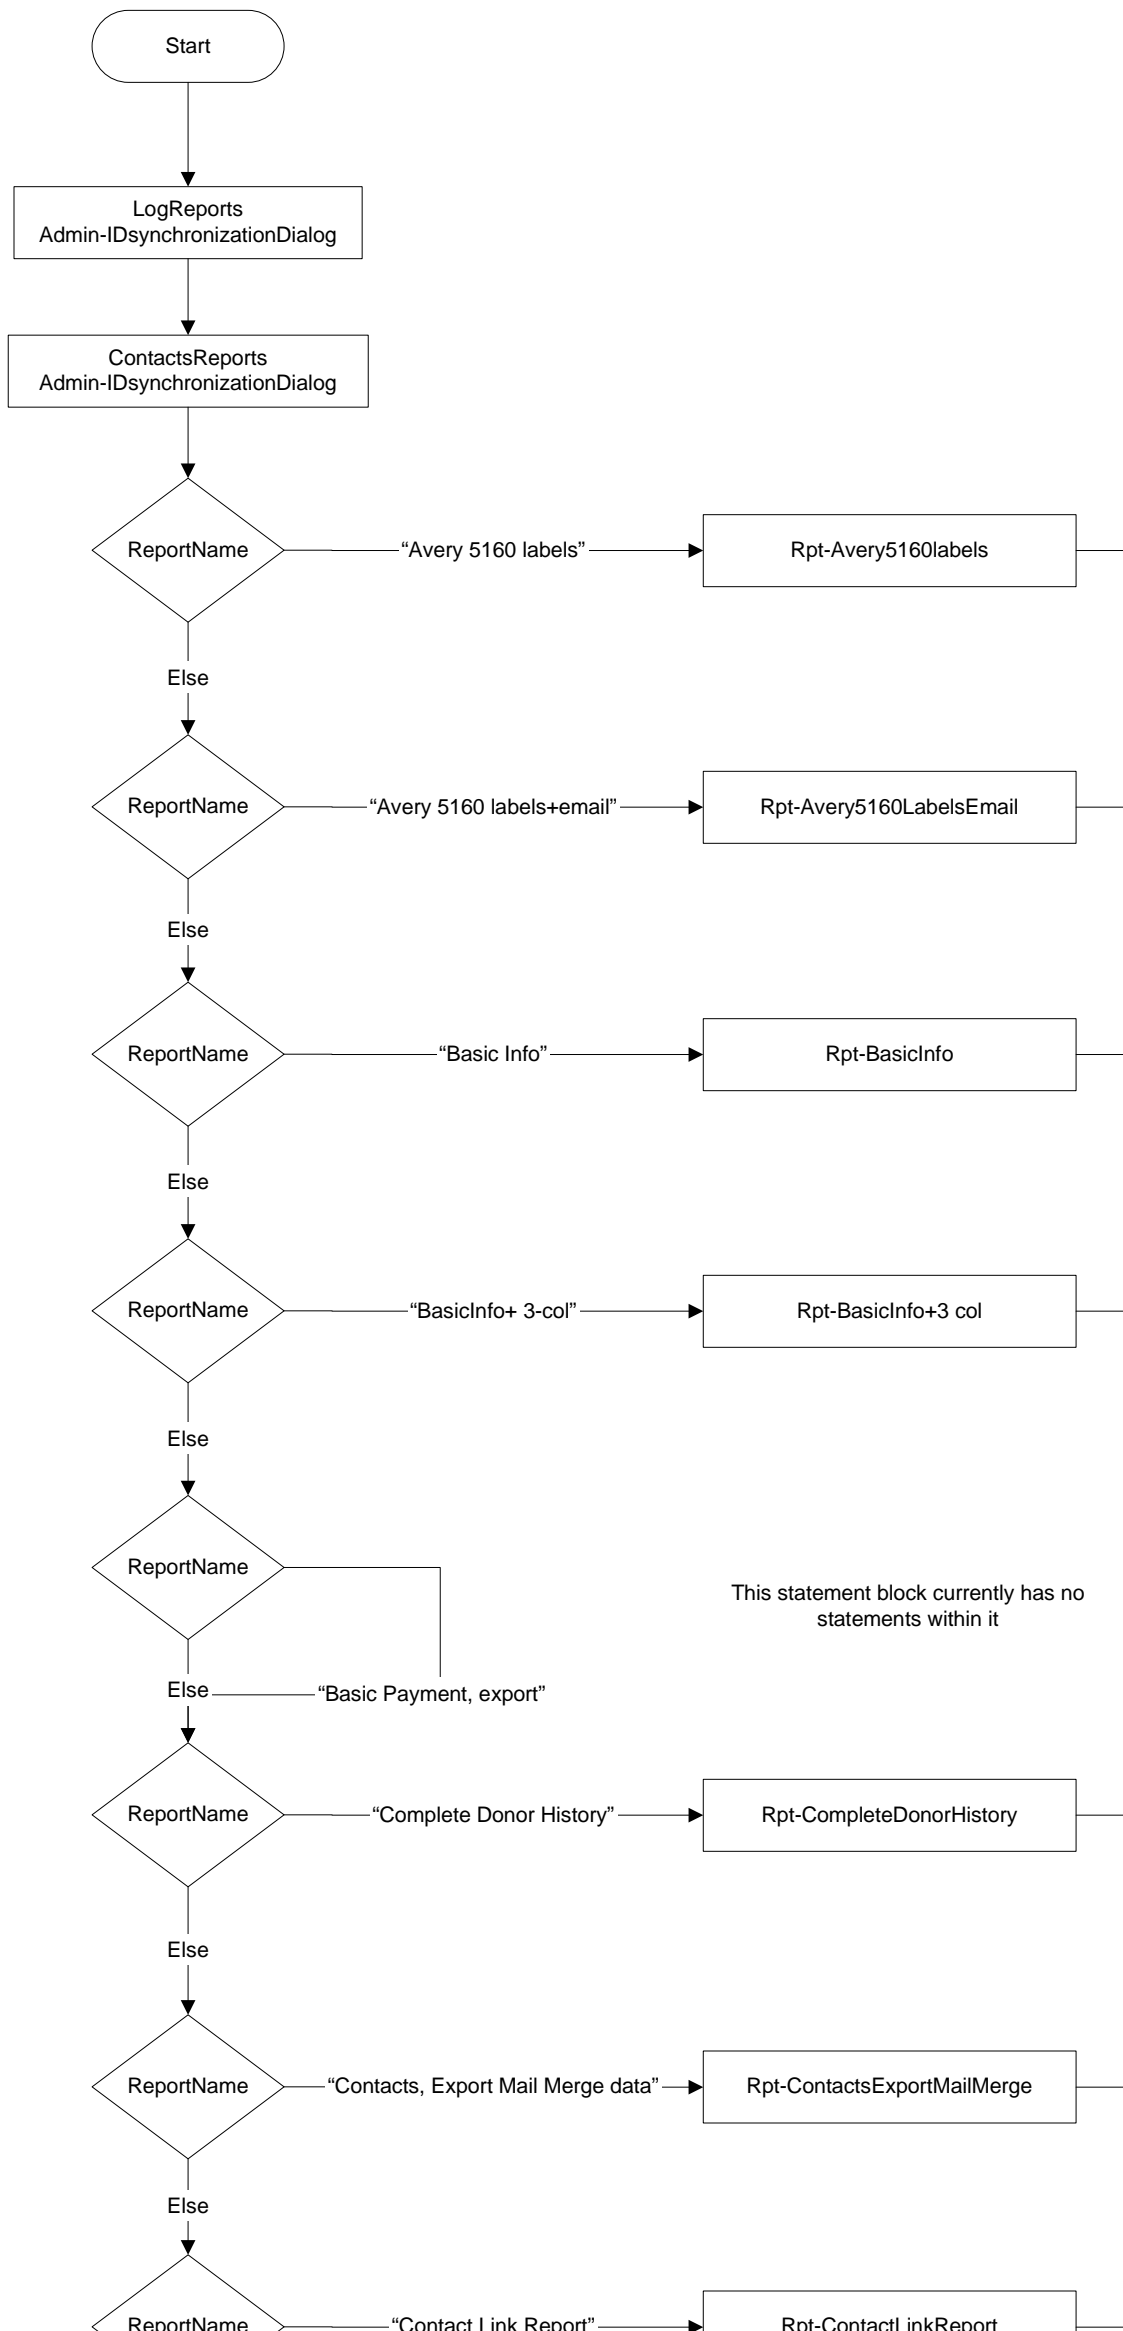

Ebase V2.1 Script Flow - Report

Ebase V2.1 Script Flow: RptProc-LaunchReportDoBefore

Ebase V2.1 Script Flow: RptProc-FormatSubroutine

Ebase V2.1 Script Flow: RptProc-ExportSubroutine

Ebase V2.1 Script Flow: RptProc-ReportSwitchboard

Ebase V2.1 Script Flow: Proc-MainSwitchboard

Ebase V2.1 Script Flow: RptProc-LaunchReportDoAfter

Ebase V2.1 Script Flow: Rpt-PrintSubroutine